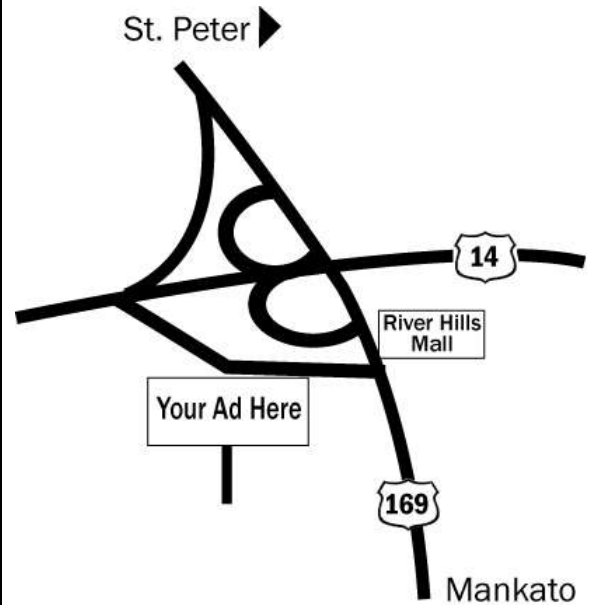

## Supreme Outdoor Advertising

**Dave Helder**

17595 Kenwood Trail  
Lakeville, MN 55044

**(507) 351-6789**

DaveHelder@SupremeOutdoor.com

### Map

718W