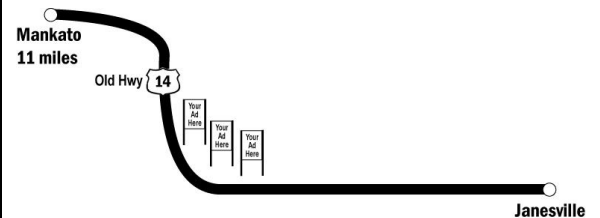

SUPREME

OUTDOOR ADVERTISING

Location

US Highway 14
Janesville
Mile Marker 145.66

Read

Left Hand Read
Eastbound Traffic

Size

20' h x 15 w
Non-lighted

Traffic Count

7,500 daily

Rate Information

TERM	MONTHLY RENTAL	*PRODUCTION
12 months	$500	$800

*One time Production charge includes state of the art computer generated design - full 4 color artwork, professional production and installation

Supreme Outdoor Advertising

Dave Helder

12271 Nicollet Ave. S.
Burnsville, MN 55337
(507) 351-6789

Map

791W